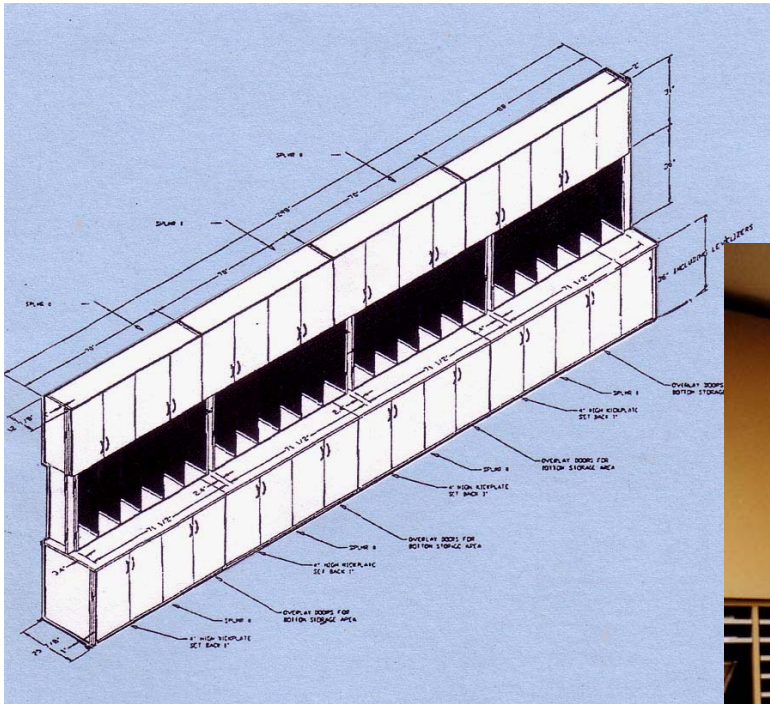

Literature Organizing System for Conde Nast

Working from Mancini Duffy's specifications, Datamation developed a modular system of sorting shelves and cabinetry for 17 Conde Nast magazines moving into the new Conde Nast building in Times Square. Each magazine required dimensional variations to precisely fit specific spaces, ranging in width from 4' x 6" to more than 25'. Critical move-in schedules with limited building access demanded exacting installation schedules.

CAD drawings for each of the 17 different modular configurations insured precise detailing and fit for a "built-in" look.

The finished installation provides 1" incremental adjustability of sorting shelves. Cabinets above and below the sorting area offer bulk storage.